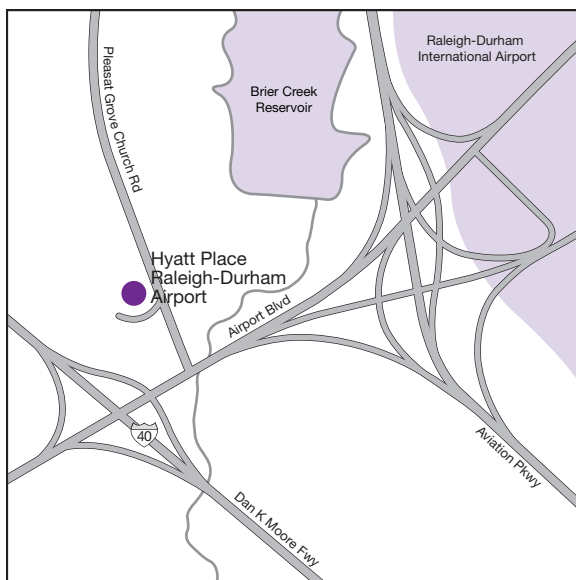

## HYATT PLACE RALEIGH-DURHAM AIRPORT

200 Airgate Drive  
 Morrisville, NC 27560  
 P: 919.405.2400  
 F: 919.405.4105  
 HyattPlaceRaleighDurhamAirport.com

Hyatt Place® combines style and innovation to create a completely new hotel experience. An experience that offers an array of services and features designed to meet the evolving needs of today's travelers.

### LOCAL ATTRACTIONS

- PNC/RBC Center - 6 miles
- Brier Creek Commons - Shopping - 5 miles
- Chatham Winery Tours - 1 mile
- NC Art Museum and Park - 6 miles
- Lake Crabtree Park - 1 mile
- Frankies Fun Park - 5 miles
- Research Triangle Park - 4 miles

### TRANSPORTATION

- 3/4 mile from Raleigh Durham Airport
- 12 miles from Raleigh Downtown
- 1/2 mile from Interstate 40